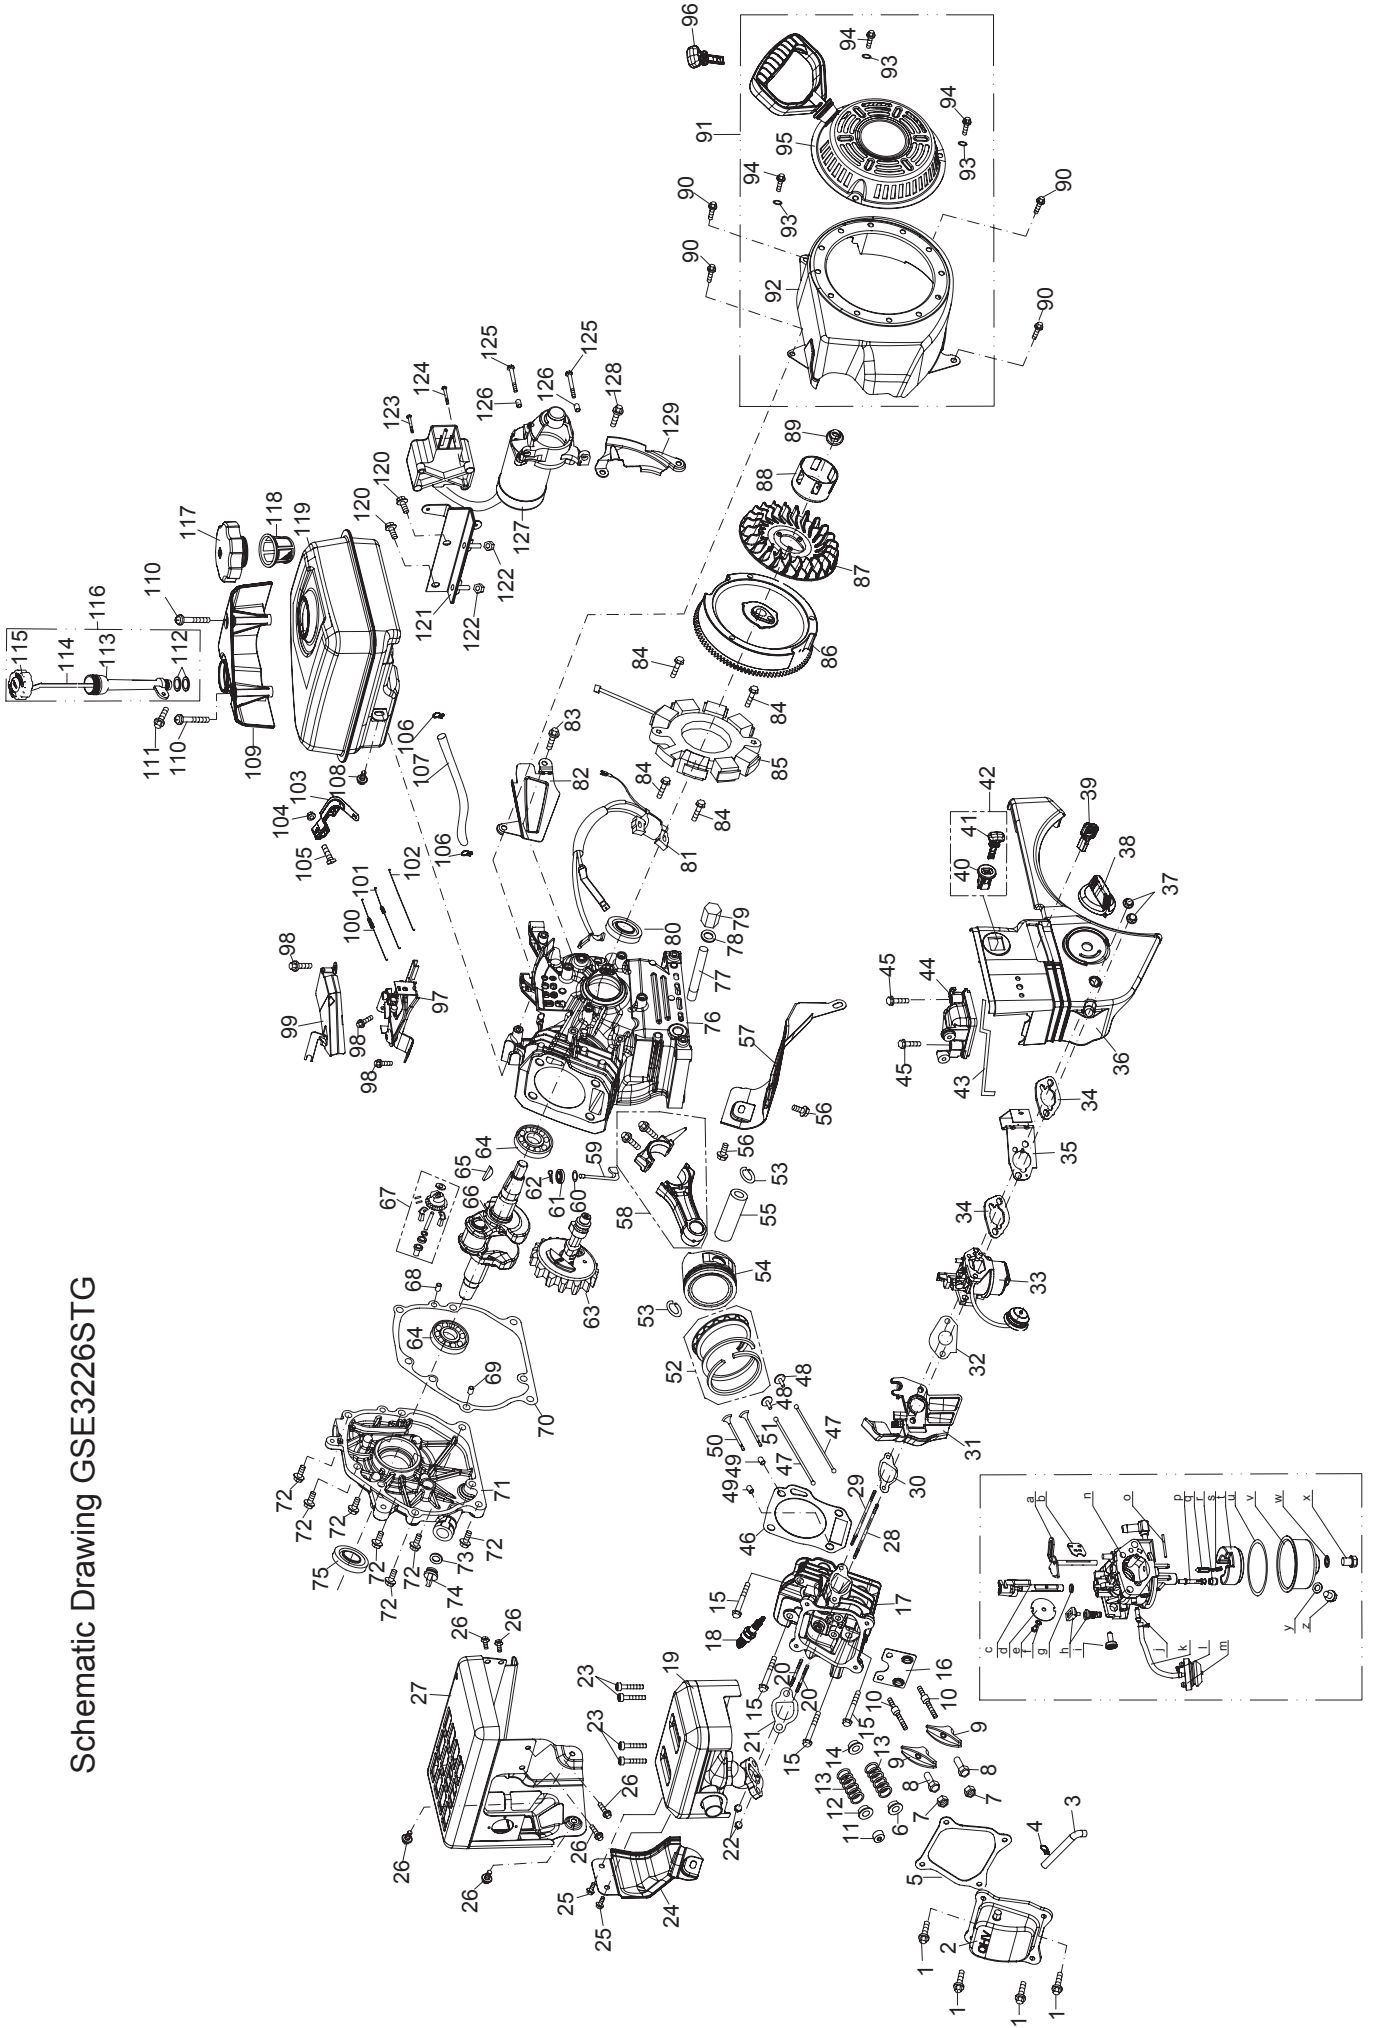

GSE3226STG - Engine Parts

No.	Part No.	Description	Qty
113	14313-LC90-0000	OIL FILL TUBE	1
114	14305-LC90-0000	DIPSTICK GUAGE	1
115	14303-LC90-0000	DIPSTICK COVER	1
116	14301-LC90-0000	DIPSTICK ASSEMBLY	1
117	61120-LC90-0001	FUEL CAP ASSEMBLY	1
118	61130-LC90-0000	FILTER, FUEL	1
119	61100-LC90-0000	FUEL TANK ASSEMBLY	1
120	B057890006001070H	BOLT M6×10	2
121	82258-LC90-0000	SWITCH HOUSING MOUNTING BRACKET	1
122	B061770106000060B	NUT, M6	2
123	B008180004005500B	BOLT M4×55	1
124	B008180004006000B	BOLT M4×60	1
125	B057870006003270B	BOLT M6×32	2
126	91521-08000800000	DOWEL PIN φ8×8	2
127	82230-LC90-1100	STARTUP ELECTROMOTOR	1
128	B057890006001870B	BOLT M6×18	1
129	19112-LC90-0000	BLOWER HOUSING SHIELD	1

GSE3226STG - Carburator

No.	Part No.	Description	Qty
a	17195-LC90-0000	CHOKE SHAFT	1
b	17167-LC90-0000	CHOKE PLATE	1
c	17192-KB01-0000	THROTTLE SHAFT	1
d	17166-LC90-0000	THROTTLE PLATE	1
e	B008220003000500B	SCREW M3×5	1
f	B000930003000000B	LOCK WASHER	1
g	17103-KB01-0000	GASKET, THROTTLE PLATE	1
h	17151-LC90-0000	IDLE JET ASSEMBLY	1
i	17158-KB01-0000	IDLE SPEED ADJUSTING SCREW	1
j	17161-KB01-0000	MIXTURE SCREW	1
k	T2999903500650170	PRIMER HOSE	1
l	17020-IC77-0100	HOSE CLAMP	2
m	17140-IC77-0000	PRIMER ASSEMBLY	1
n	17185-LC90-0000	CARBURETOR BODY	1
o	17171-KB01-0000	FLOAT PIN	1
p	17168-LC90-0000	EMULSION TUBE	1
q	17170-KB01-0000	NEEDLE VALVE	1
r	17162-LC90-0000	MAIN JET	1
s	17191-KB01-0000	NEEDLE VALVE SPRING	1
t	17152-KB01-0000	FLOAT	1
u	17157-KB01-0000	FUEL BOWL GASKET	1
v	17153-KB01-0000	FUEL BOWL	1
w	17189-KB01-0000	FUEL BOWL GASKET	1
x	17159-KB01-0000	FUEL BOWL MOUNTING BOLT	1
y	17188-KB01-0000	FUEL DRAIN PLUG GASKET	1
z	17186-KB01-0000	FUEL DRAIN PLUG	1

Schematic Drawing GSE3226STG