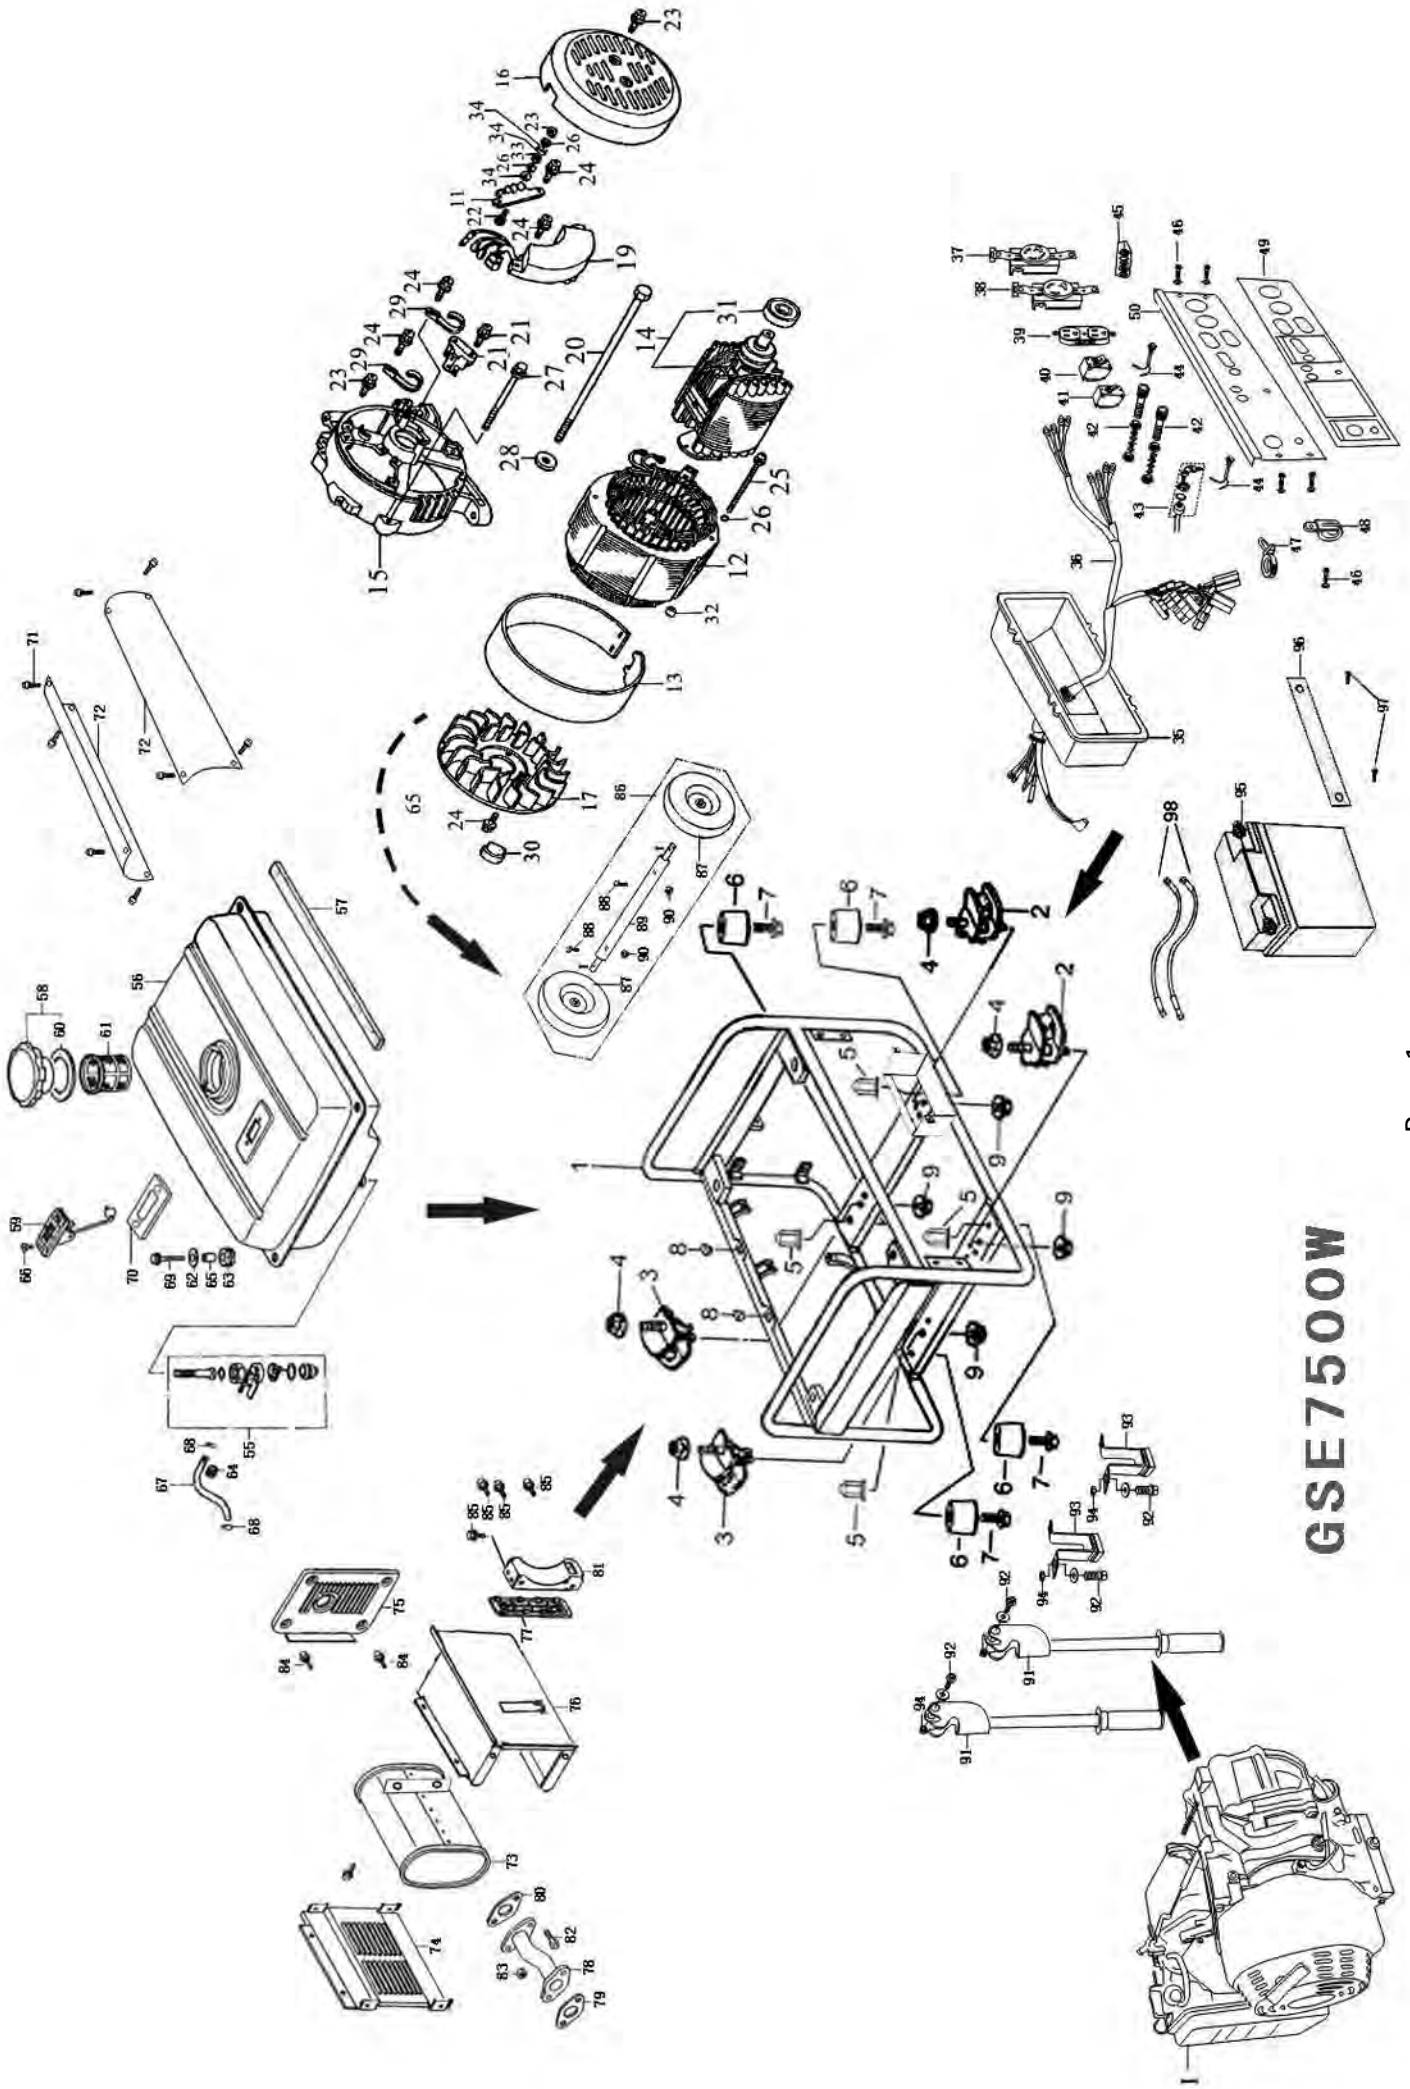

# GSE7500W

<b>GSE7500W Spare Parts List</b>			
Code	Parts No.	Description	Quantity
I	190FD	Engine	1
1	41100	Frame comp.	1
2	41310/4GF-3	Bottom rubber A	2
3	41320/2.8GF-3	Bottom rubber B	2
4	GB6177-86	Nut M10	4
5	GB802-88	Nut M6	4
6	41350/2GF-3	Cushion, frame	4
7	GB5787-86	Bolt M6×12	4
8	41116/2GF-3	Rubber pad, frame	2
9	GB6177-86	Nut M8	4
11	31415/2.8GF-3	Connecting plate	1
12	31200	Stator Assy	1
13	31936	Stator cover	1
14	31100	Rotor Assy	1
15	31411/2.8GF-3	Generator stay	1
16	31938/2.8GF-3	Generator end cover	1
17	31141/2.8GF-3	Generator fan	1
18	31370/2.8GF-3	Brush Assy	1
19	31600	Voltage regulator	1
20	31933	Bolt M10×265	1
21	31997/2.8GF-3	Screw M5×18	1
22	GB5783-86	Bolt M5×20	2
23	31995/2GF-3	Screw M5×12	3
24	31996/2GF-3	Screw M5×14	9
25	31414	Bolt M5×213	2
26	GB93-87	Spring washer 5mm	6
27	31931	Bolt M6×175	4
28	31134/2.8GF-3	Plain washer	1
29	32216/2.8GF-3	Clip A	2
30	11325/2.8GF-3	Plug, sump	1
31	GB276-94	Bearing 6204-2ZN	1
32	31932/2.8GF-3	Nut M5	2
33	GB6170-86	Nut M5	4
34	GB97.1-85	Washer 5mm	6