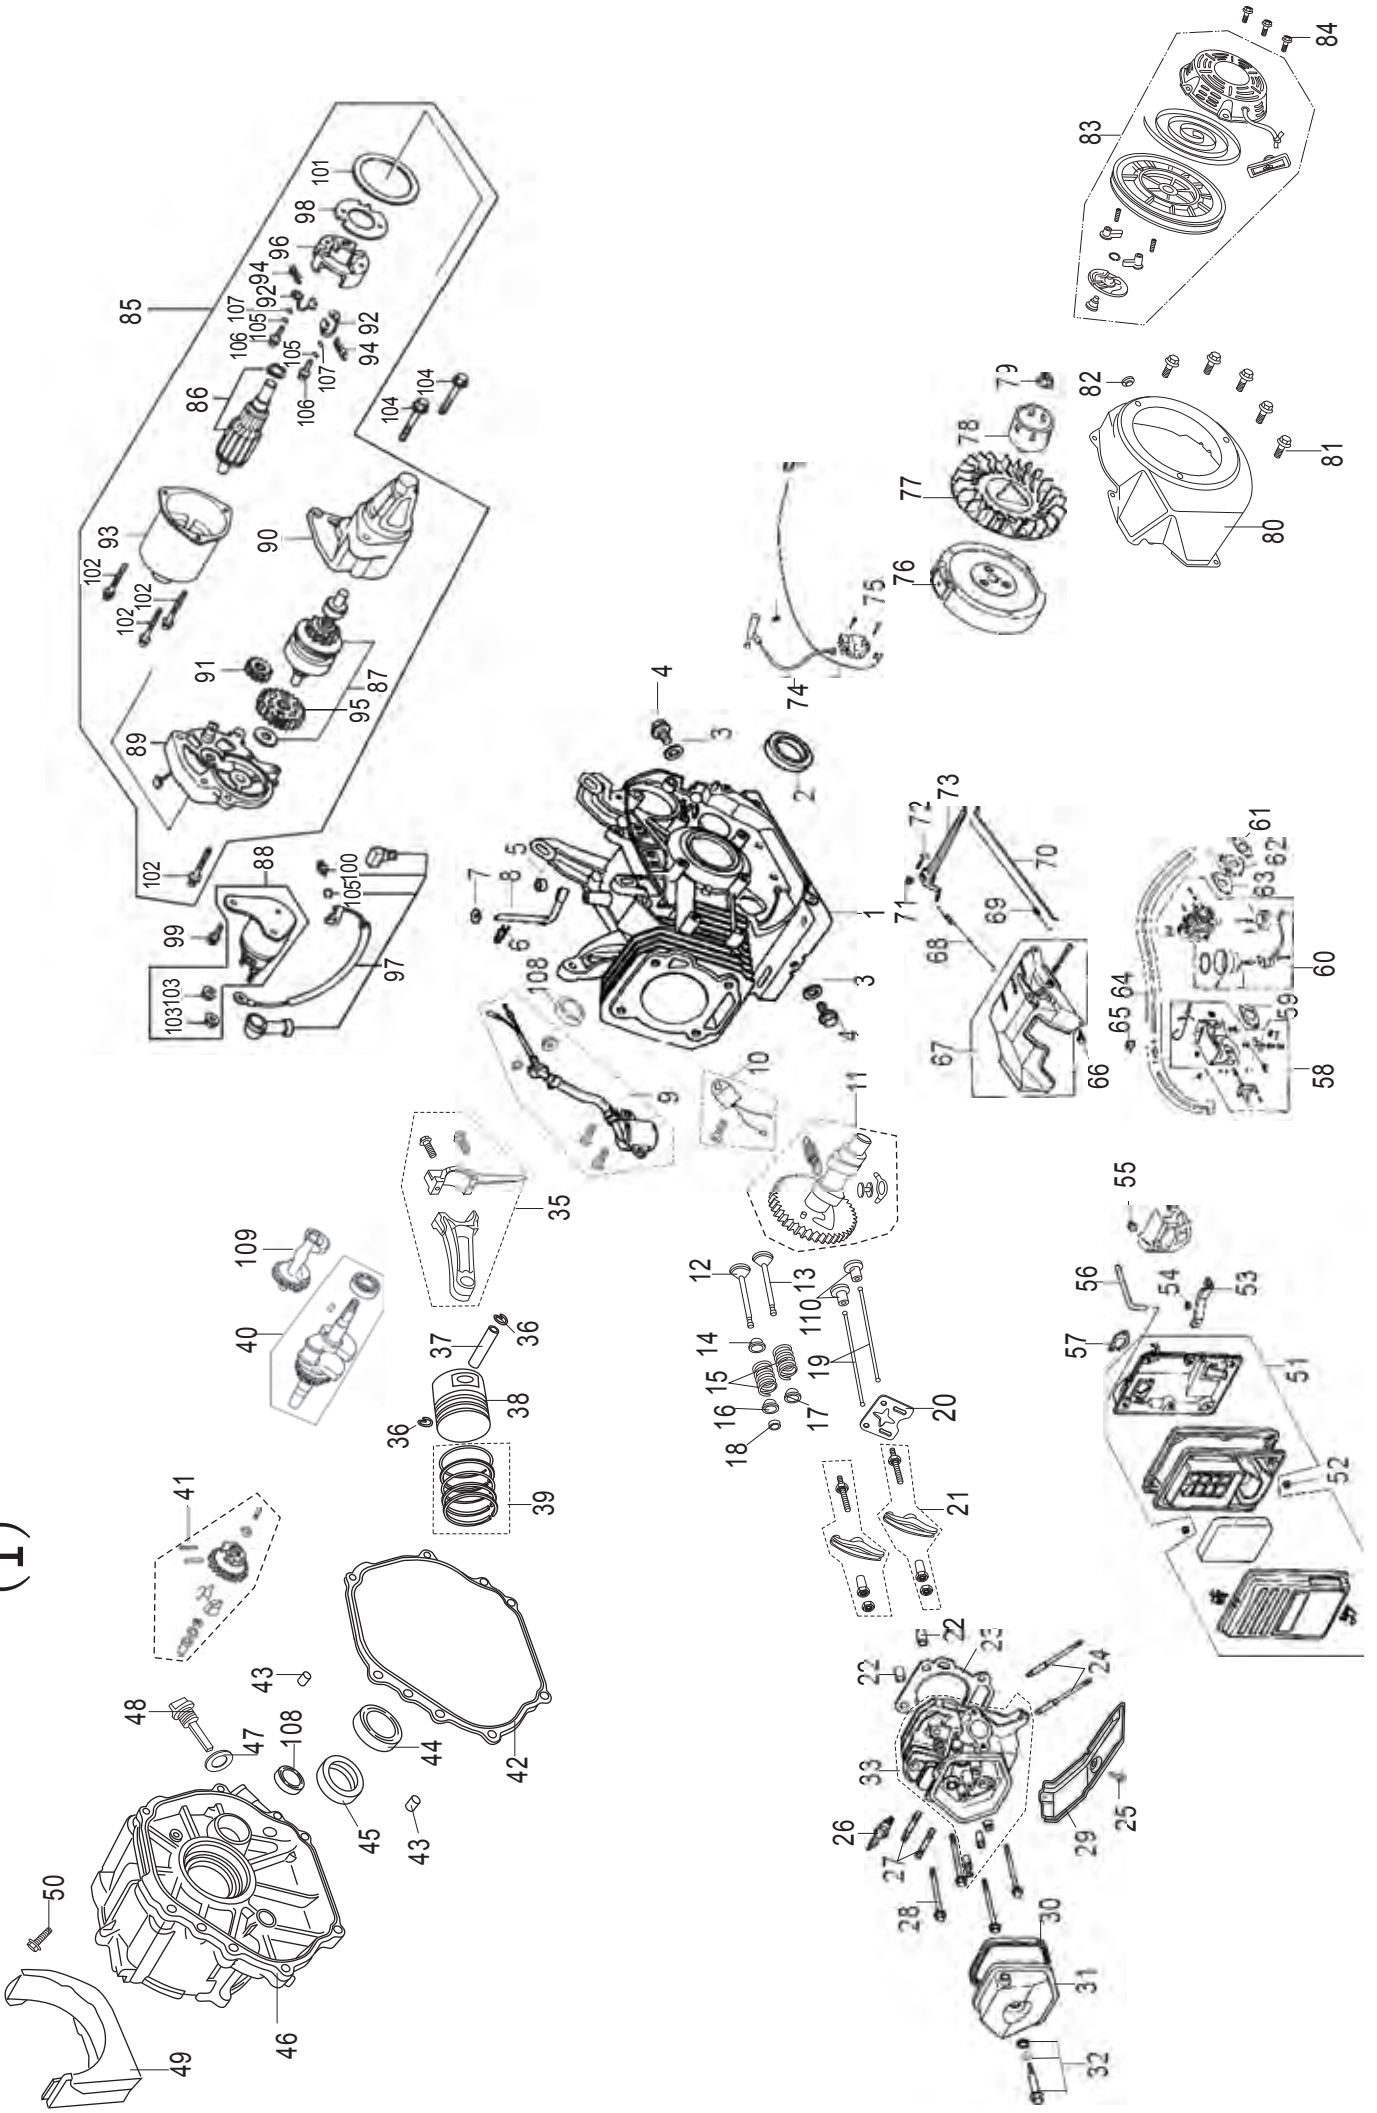

(I)

Engine Spare Parts List

Code	Parts No.	Description	Quantity
1	11100	Crankcase	1
2	13180	Oil seal, crankshaft	1
3	11213	Washer	2
4	11212	Drain plug	2
5	26390	Oil seal, regulating sway bar	1
6	26321	Split pin	1
7	26329	Washer	1
8	26311	Regulating sway bar	1
9	37810	Oil sensor	1
10	37850	Diode	1
11	14100	Camshaft Assy	1
12	14721	Exhaust valve	1
13	14711	Intake valve	1
14	14753	Spring retainer, exhaust valve	1
15	14755	Valve spring	2
16	14757	Spring seat, exhaust valve	1
17	14751	Spring seat, intake valve	1
18	14758	Cap, exhaust valve	1
19	14250	Pusher	2
20	14261	Pusher guide	1
21	14410	Valve rocker Assy	2
22	12218	Set pin	2
23	12220	Gasket, cylinder head	1
24	12252	Stud M6×M8×106	2
25	GB5787-86	Bolt M6×12	1
26	34200/168F	Spark plug F6RTC	1
27	12253	Stud M8×35	2
28	12256	Flange bolt	4
29	19721	Lead wind cover	1
30	12312	Gasket, cylinder head cover	1
31	12310	Cylinder head cover Assy	1
32	12410	Bolt	1
33	12210	Cylinder head Assy	1
34	16931	Outlet pipe (□9×□4.5×160)	1
35	13130	Connecting rod Assy	1
36	13222	Piston pin circlip	2
37	13221	Piston pin	1
38	13211	Piston	1
39	13300	Piston ring assy	1
40	13110	Crankshaft sets	1
41	25120	Driven gear set, regulator	1
42	11119	Gasket, crankcase	1